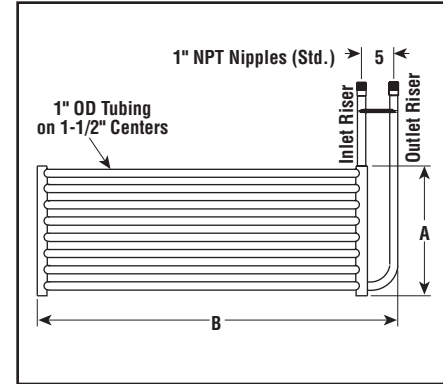

Dimensions (Inches)