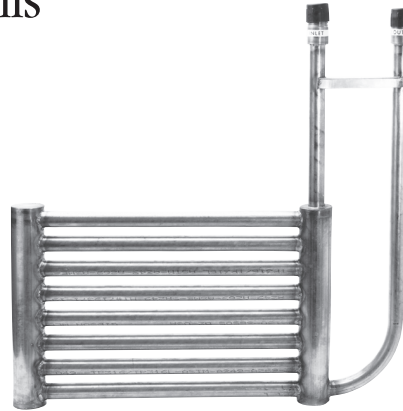

GRT & GRS

Side Mount Heat Exchangers Metal Tube Heating or Cooling Coils

- 316 Stainless Steel and Titanium Sheath Tubes
- Surface Area (4.6 - 89.8 Ft²)

Features

- 8 - 28 Tubes
- 1" Inlet and Outlet
- 100 psi Maximum Pressure
- Standoffs, Hooks and Hanger Straps, sold separately
- Optional Surface Areas and Configurations available

Note: Configurations differ for steam and water service. PCN's shown are for water service. Steam service units ordered as special.